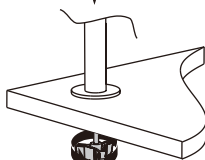

tighten
Serrer