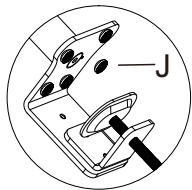

Desk Clamp Part1 (x1)
C

Desk Clamp Part2 (x1)
D

Connecting Arm (x1)
E

Arm Cable Clip (x1)
F

Pole Cable Clip (x1)
G

Base Plate (x1)
H

Pad (x1)
I

Soft cushion(x5)
J

M4x14 (x4)
M-A

M5x14 (x4)
M-B

D5 washer (x4)
M-C

2.5mm Allen key (x1)
P-A

5mm Allen key (x1)
P-B

4mm Allen key (x1)
P-C

1.1

Note: min. desktop thickness=10mm
max. desktop thickness=88mm

tighten
Serrer

1.2

tighten
Serrer

Note: min. desktop thickness=10mm
max. desktop thickness=88mm

2.

3.

4.