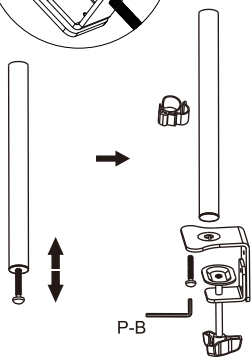

Desk Clamp Part1 (x1)
C

Desk Clamp Part2 (x1)
D

Connecting Arm (x1)
E

Arm Cable Clip (x1)
F

Pole Cable Clip (x1)
G

Base Plate (x1)
H

Pad (x1)
I

Soft cushion(x5)
J

M4x14 (x4)
M-A

M5x14 (x4)
M-B

D5 washer (x4)
M-C

2.5mm Allen key (x1)
P-A

5mm Allen key (x1)
P-B

4mm Allen key (x1)
P-C

1.1

Note: min. desktop thickness=10mm
max. desktop thickness=88mm

tighten
Serrer

1.2

tighten
Serrer

Note: min. desktop thickness=10mm
max. desktop thickness=88mm

2.

3.

4.