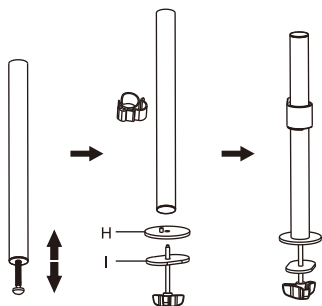

Desk Clamp Part1 (x1)
C

Desk Clamp Part2 (x1)
D

Connecting Arm (x1)
E

Arm Cable Clip (x1)
F

Pole Cable Clip (x1)
G

Base Plate (x1)
H

Pad (x1)
I

Soft cushion(x5)
J

M4x14 (x4)
M-A

M5x14 (x4)
M-B

D5 washer (x4)
M-C

2.5mm Allen key (x1)
P-A

5mm Allen key (x1)
P-B

4mm Allen key (x1)
P-C

1.1

Note: min. desktop thickness=10mm
max. desktop thickness=88mm

tighten
Serrer

1.2

tighten
Serrer

Note: min. desktop thickness=10mm
max. desktop thickness=88mm

2.

3.

4.