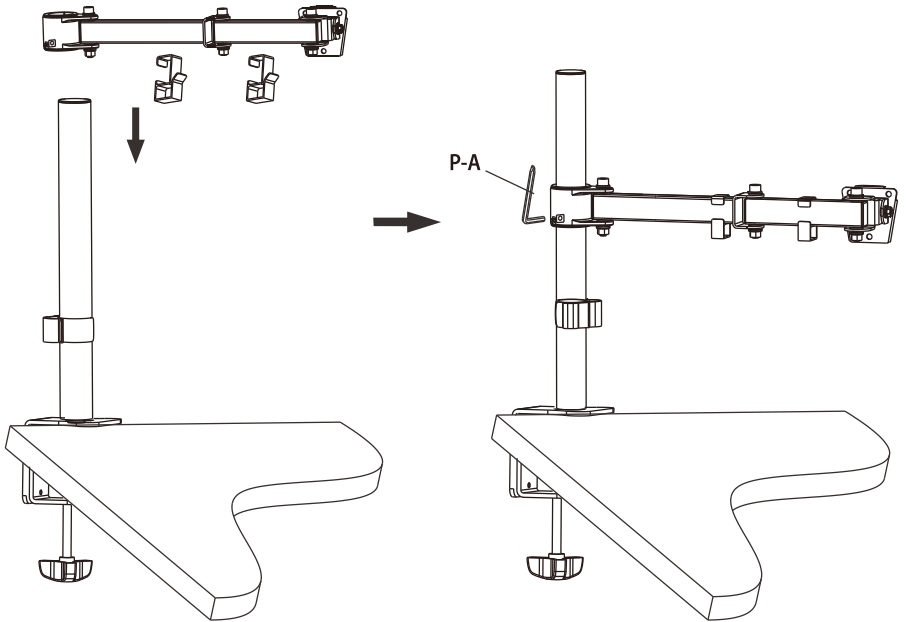

Desk Clamp Part1 (x1)
C

Desk Clamp Part2 (x1)
D

Connecting Arm (x1)
E

Arm Cable Clip (x1)
F

Pole Cable Clip (x1)
G

Base Plate (x1)
H

Pad (x1)
I

Soft cushion(x5)
J

M4x14 (x4)
M-A

M5x14 (x4)
M-B

D5 washer (x4)
M-C

2.5mm Allen key (x1)
P-A

5mm Allen key (x1)
P-B

4mm Allen key (x1)
P-C

1.1

Note: min. desktop thickness=10mm
max. desktop thickness=88mm

tighten
Serrer

1.2

tighten
Serrer

Note: min. desktop thickness=10mm
max. desktop thickness=88mm

2.

3.

4.