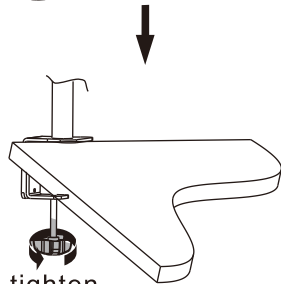

Desk Clamp Part1 (x1)
C

Desk Clamp Part2 (x1)
D

Connecting Arm (x1)
E

Arm Cable Clip (x1)
F

Pole Cable Clip (x1)
G

Base Plate (x1)
H

Pad (x1)
I

Soft cushion(x5)
J

M4x14 (x4)
M-A

M5x14 (x4)
M-B

D5 washer (x4)
M-C

2.5mm Allen key (x1)
P-A

5mm Allen key (x1)
P-B

4mm Allen key (x1)
P-C

1.1

Note: min. desktop thickness=10mm
max. desktop thickness=88mm

tighten
Serrer

1.2

tighten
Serrer

Note: min. desktop thickness=10mm
max. desktop thickness=88mm

2.

3.

4.