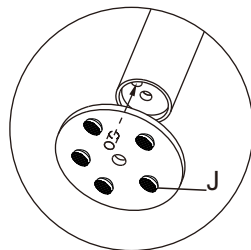

Desk Clamp Part1 (x1)
C

Desk Clamp Part2 (x1)
D

Connecting Arm (x1)
E

Arm Cable Clip (x1)
F

Pole Cable Clip (x1)
G

Base Plate (x1)
H

Pad (x1)
I

Soft cushion(x5)
J

M4x14 (x4)
M-A

M5x14 (x4)
M-B

D5 washer (x4)
M-C

2.5mm Allen key (x1)
P-A

5mm Allen key (x1)
P-B

4mm Allen key (x1)
P-C

1.1

Note: min. desktop thickness=10mm
max. desktop thickness=88mm

tighten
Serrer

1.2

tighten
Serrer

Note: min. desktop thickness=10mm
max. desktop thickness=88mm

2.

3.

4.