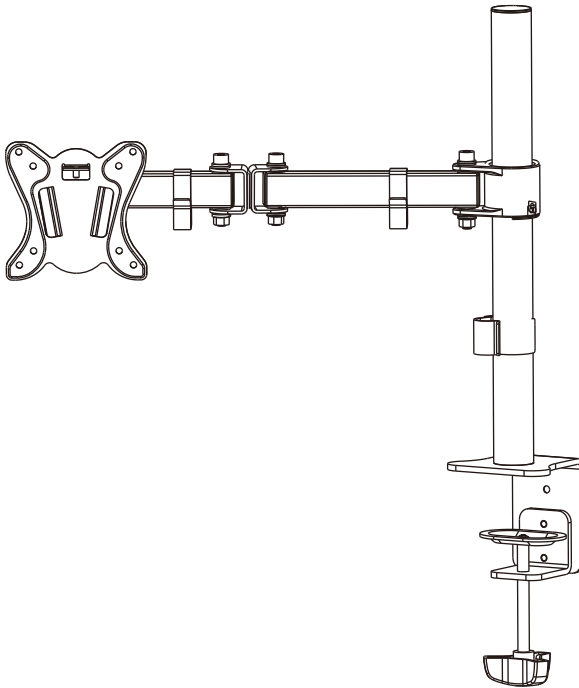

13"-32" Articulating Monitor Desk Mount Bracket

650151

VESA
75x75 100x100

MOST
13" - 32"
TVs

Rated
8kg/17.6lbs

INSTALLATION MANUAL

VESA Plate (x1)
A

Pole (x1)
B

Desk Clamp Part1 (x1)
C

Desk Clamp Part2 (x1)
D

Connecting Arm (x1)
E

Arm Cable Clip (x1)
F

Pole Cable Clip (x1)
G

Base Plate (x1)
H

Pad (x1)
I

Soft cushion(x5)
J

M4x14 (x4)
M-A

M5x14 (x4)
M-B

D5 washer (x4)
M-C

2.5mm Allen key (x1)
P-A

5mm Allen key (x1)
P-B

4mm Allen key (x1)
P-C

1.1

Note: min. desktop thickness=10mm
max. desktop thickness=88mm

tighten
Serrer

1.2

tighten
Serrer

Note: min. desktop thickness=10mm
max. desktop thickness=88mm

2.

3.

4.