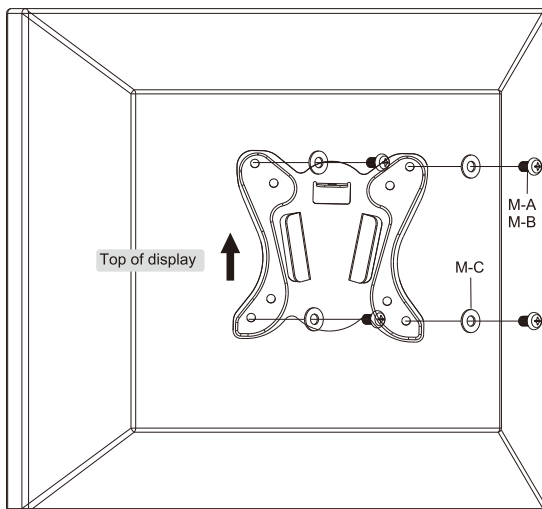

Desk Clamp Part1 (x1)
C

Desk Clamp Part2 (x1)
D

Connecting Arm (x1)
E

Arm Cable Clip (x1)
F

Pole Cable Clip (x1)
G

Base Plate (x1)
H

Pad (x1)
I

Soft cushion(x5)
J

M4x14 (x4)
M-A

M5x14 (x4)
M-B

D5 washer (x4)
M-C

2.5mm Allen key (x1)
P-A

5mm Allen key (x1)
P-B

4mm Allen key (x1)
P-C

1.1

Note: min. desktop thickness=10mm
max. desktop thickness=88mm

tighten
Serrer

1.2

tighten
Serrer

Note: min. desktop thickness=10mm
max. desktop thickness=88mm

2.

3.

4.