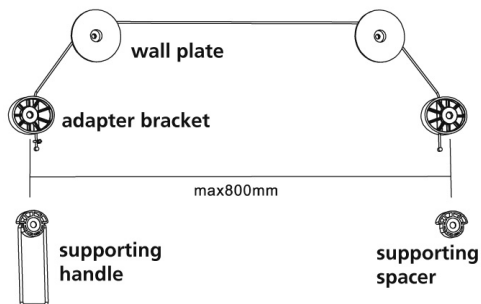

## UNIVERSAL FLAT SCREEN BRACKET

650400

The equip® Universal Flat Screen Bracket is in ultra-slim form factor also compatible with flat screens up to 70". It can be installed into solid brick, concrete block, and wooden stud walls. In addition, a supporting handle is included to make the cable management with ease.

### | Specifications

<b>VESA Mount Standard</b>	100 x 100 / 200 x 200 / 400 x 400 / 600 x 600 / 800 x 800mm
<b>Distance from Wall</b>	14.5mm
<b>Weight</b>	514g

### | Key Features

- Ultra-Slim Mount Design
- Easy Installation
- Supports 33 ~ 178cm (13" ~ 70") Display
- Load capacity: 50kg
- Mounting Display onto Solid Brick, Concrete or Hard Wood Batten/Studs Wall

### | Ordering Information

**Package Size / Weight :** 240 x 170 x 50mm / 658g

**EAN :** 4015867165843