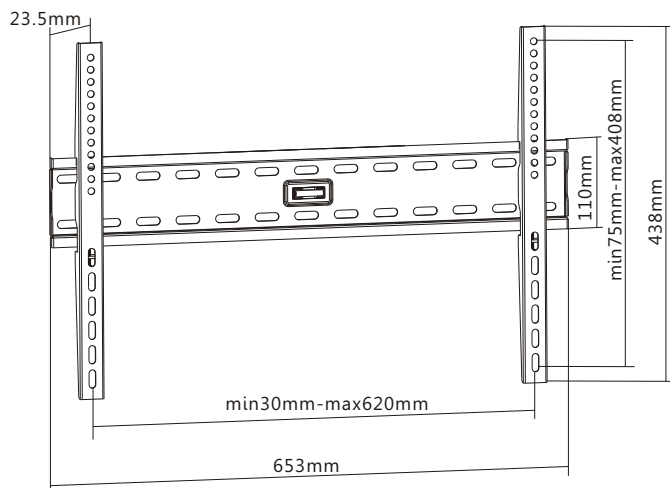

37" - 70" Fixed TV Wall Mount Bracket

Model No.: 650330

I Overview

The equip® Flat Screen Mount is a compact but sturdy product that ensures a reliable installation of your LCD/Plasma TV. Follow the graphic guide included in the package, you can install your TV on your own with ease. The wall bracket fits most of the wall materials- brick, concrete and wood, making the ideal choice for you to set up your screens.

I Drawing