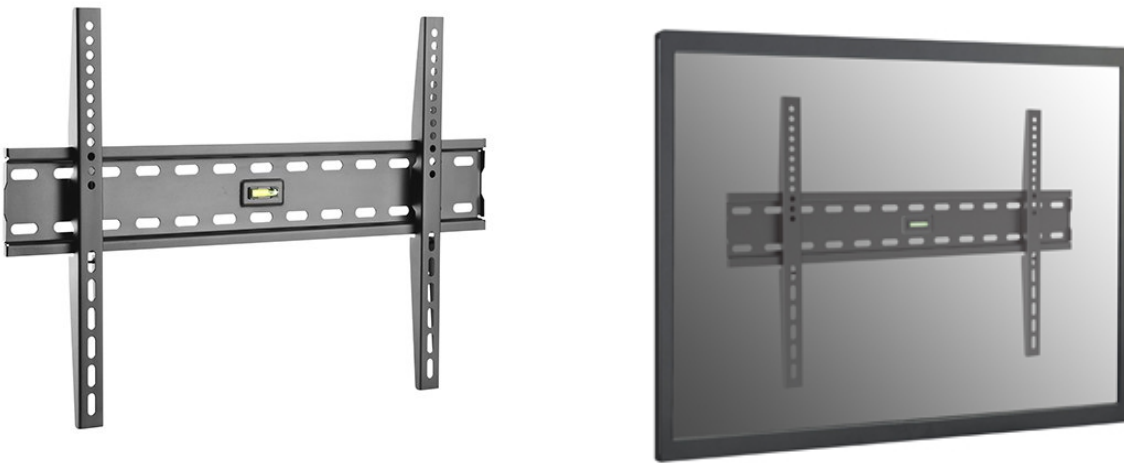

## 37" - 70" Fixed TV Wall Mount Bracket

Model No.: 650330

### I Overview

The equip<sup>®</sup> Flat Screen Mount is a compact but sturdy product that ensures a reliable installation of your LCD/Plasma TV. Follow the graphic guide included in the package, you can install your TV on your own with ease. The wall bracket fits most of the wall materials- brick, concrete and wood, making the ideal choice for you to set up your screens.

### I Key Features

- Built in bubble level
- VESA standards compliant

### I Specification

<b>Material</b>	Steel
<b>Surface Finished</b>	Powder Coating
<b>Color</b>	Black
<b>Dimension</b>	23.5x653x438mm
<b>Suggested Screen Size</b>	37" - 70"
<b>Support Curved TV</b>	No
<b>Load Capacity</b>	50KG
<b>VESA Mount Standard</b>	200x200, 300x300, 400x200, 400x400, 600x400
<b>Max. VESA</b>	620x408mm
<b>Mounting Hole Pattern</b>	Universal
<b>Distance to Wall</b>	23.5mm
<b>Tilt Range</b>	No
<b>Installation</b>	Solid wall, Double Stud
<b>Wall Plate Type</b>	Fixed Wall Plate
<b>Anti-Theft</b>	No
<b>Cable Management</b>	No