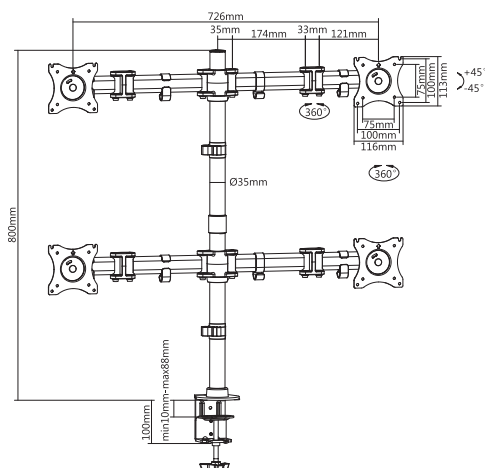

13"-27" Articulating Quad Monitor Desk Mount Bracket

Model No.: 650117

I Overview

The equip[®] Quad Monitors Desk Mount Bracket is a compact but sturdy product that ensures a reliable installation of your LCD/LED monitor. Follow the graphic guide included in the package, you can install your monitor on your own with ease.

I Drawing

I Key Features

- 360° Rotary VESA Plate
- Built in cable management
- VESA standards compliant

I Specification

Material	Steel, Aluminum
Surface Finished	Powder Coating
Color	Black
Dimension	726x116x900mm
Installation	Grommet, Clamp
Suggested Screen Size	13" - 27"
Support Curved TV	No
Screen Q'ty	4
Load Capacity	8KG per Monitor
VESA Mount Standard	75x75, 100x100
Tilt Range	+45° ~ -45°
Swivel Range	+90° ~ -90°
Screen Rotation	+180° ~ -180°
Arm Full Extension	328mm
Pole Height	800mm
Suggest Desktop Thickness	Clamp: Max.80mm, Grommet: Max.80mm
Quick Release VESA Plate	No
Anti-Theft	No
Cable Management	Yes

I Package Contents

- 1 x Quad Monitor Desk Mount Bracket
- 1 x Screw Pack
- 1 x Quick Installation Guide