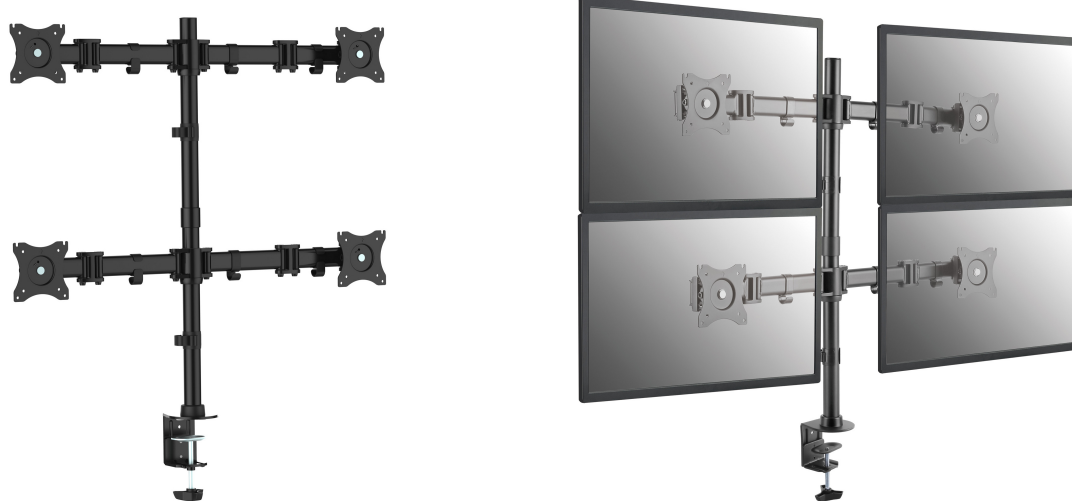

13"-27" Articulating Quad Monitor Desk Mount Bracket

Model No.: 650117

I Overview

The equip[®] Quad Monitors Desk Mount Bracket is a compact but sturdy product that ensures a reliable installation of your LCD/LED monitor. Follow the graphic guide included in the package, you can install your monitor on your own with ease.

I Drawing

I Key Features

- 360° Rotary VESA Plate
- Built in cable management
- VESA standards compliant

I Specification

Material	Steel, Aluminum
Surface Finished	Powder Coating
Color	Black
Dimension	726x116x900mm
Installation	Grommet, Clamp
Suggested Screen Size	13" - 27"
Support Curved TV	No
Screen Q'ty	4
Load Capacity	8KG per Monitor
VESA Mount Standard	75x75, 100x100
Tilt Range	+45° ~ -45°
Swivel Range	+90° ~ -90°
Screen Rotation	+180° ~ -180°
Arm Full Extension	328mm
Pole Height	800mm
Suggest Desktop Thickness	Clamp: Max.80mm, Grommet: Max.80mm
Quick Release VESA Plate	No
Anti-Theft	No
Cable Management	Yes

I Package Contents

- 1 x Quad Monitor Desk Mount Bracket
- 1 x Screw Pack
- 1 x Quick Installation Guide