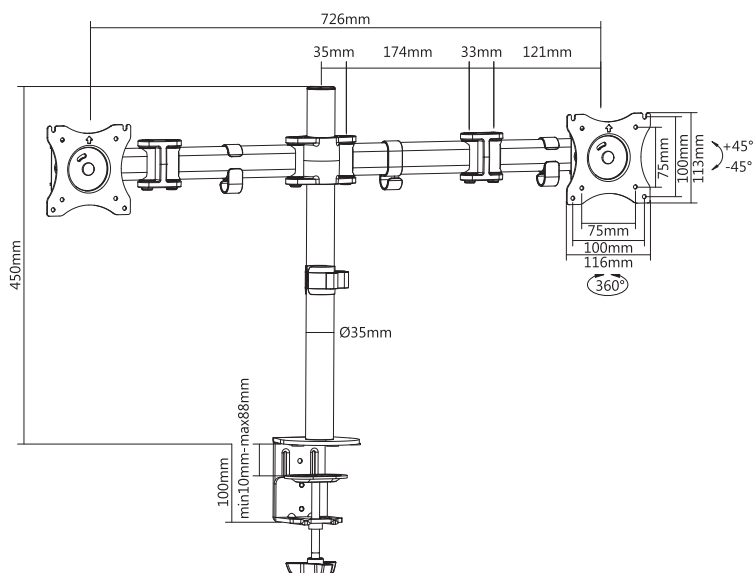

13"-27" Articulating Dual Monitor Desk Mount Bracket

Model No.: 650115

I Overview

The equip[®] Dual Monitors Desk Mount Bracket is a compact but sturdy product that ensures a reliable installation of your LCD/LED monitor. Follow the graphic guide included in the package, you can install your monitor on your own with ease.

I Drawing

I Key Features

- 360° Rotary VESA Plate
- Easy to adjust height
- Built in cable management
- VESA standards compliant

I Specification

Material	Steel, Aluminum, Plastic
Surface Finished	Powder Coating
Color	Black
Dimension	726x550x116mm
Installation	Grommet, Clamp
Suggested Screen Size	13" - 27"
Support Curved TV	No
Screen Q'ty	2
Load Capacity	8KG per Monitor
VESA Mount Standard	75x75, 100x100
Tilt Range	+45° ~ -45°
Swivel Range	+90° ~ -90°
Screen Rotation	+180° ~ -180°
Arm Full Extension	428mm
Pole Height	450mm
Suggest Desktop Thickness	Clamp: Max.88mm, Grommet: Max.75mm
Quick Release VESA Plate	No
Anti-Theft	No
Cable Management	Yes

I Package Contents

- 1 x Dual Monitor Desk Mount Bracket
- 1 x Screw Pack
- 1 x Quick Installation Guide