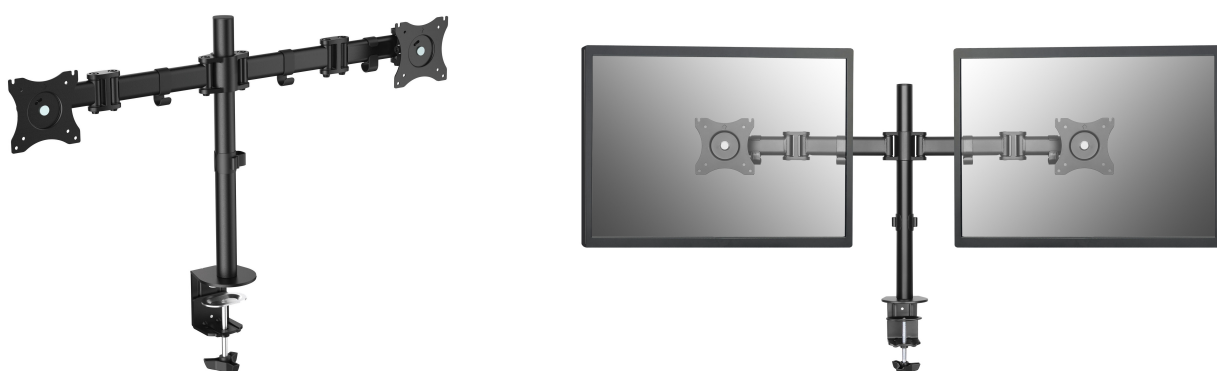

13"-27" Articulating Dual Monitor Desk Mount Bracket

Model No.: 650115

I Overview

The equip[®] Dual Monitors Desk Mount Bracket is a compact but sturdy product that ensures a reliable installation of your LCD/LED monitor. Follow the graphic guide included in the package, you can install your monitor on your own with ease.

I Drawing

I Key Features

- 360° Rotary VESA Plate
- Easy to adjust height
- Built in cable management
- VESA standards compliant

I Specification

Material	Steel, Aluminum, Plastic
Surface Finished	Powder Coating
Color	Black
Dimension	726x550x116mm
Installation	Grommet, Clamp
Suggested Screen Size	13" - 27"
Support Curved TV	No
Screen Q'ty	2
Load Capacity	8KG per Monitor
VESA Mount Standard	75x75, 100x100
Tilt Range	+45° ~ -45°
Swivel Range	+90° ~ -90°
Screen Rotation	+180° ~ -180°
Arm Full Extension	428mm
Pole Height	450mm
Suggest Desktop Thickness	Clamp: Max.88mm, Grommet: Max.75mm
Quick Release VESA Plate	No
Anti-Theft	No
Cable Management	Yes

I Package Contents

- 1 x Dual Monitor Desk Mount Bracket
- 1 x Screw Pack
- 1 x Quick Installation Guide