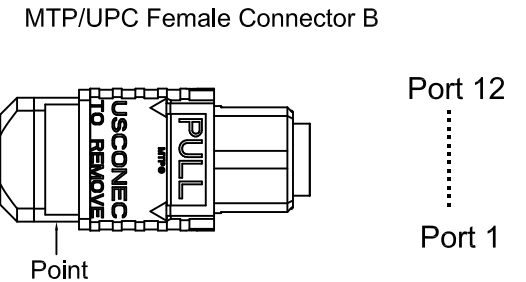

12 CORE FIBER OPTIC CABLE MTP/UPC-MTP/UPC 50/125 OM4 , TYPE B

Connector A

Port 1	Port 2	Port 3	Port 4	Port 5	Port 6	Port 7	Port 8	Port 9	Port 10	Port 11	Port 12
Blue	Orange	Green	Brown	Gray	White	Red	Black	Yellow	Purple	Pink	Aqua

Connector B

Port 12	Port 11	Port 10	Port 9	Port 8	Port 7	Port 6	Port 5	Port 4	Port 3	Port 2	Port 1
Blue	Orange	Green	Brown	Gray	White	Red	Black	Yellow	Purple	Pink	Aqua

Specifications:

Fiber Mode	MM
Type	MTP/UPC-MTP/UPC
Cable Diameter(mm)	Φ 3.0
Cable Color	Aqua
Core Diameter(um)	9/125
Insertion Loss(dB)	≤0.75
Return Loss(dB)	≥20
Operating Temperature(°C)	-20~+70
Storage Temperature (°C)	-20~+70

UNIT	mm	PAGE	1/1	MODEL	Patchcord
SCALE	--	DRAW	Shen	DRAW NO.	MTP/UPC-MTP/UPC-001
MAT.		CHECK		NAME	12 CORE MTP-MTP
DATE	27-Jun-18	APPR.		MAT_NO.	MTP/UPC-MTP/UPC-001