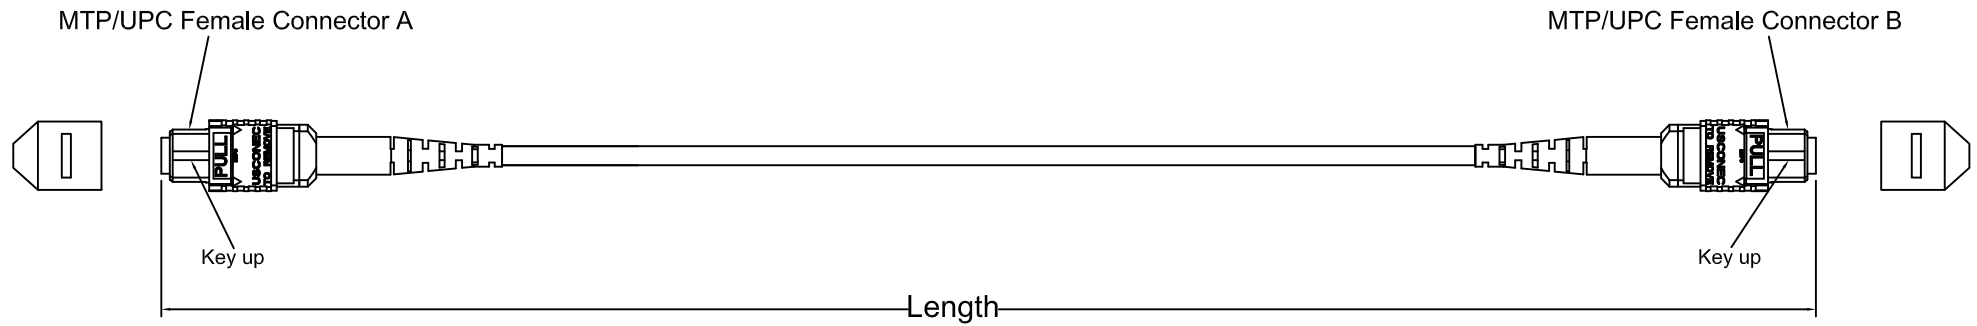

12 CORE FIBER OPTIC CABLE MTP/UPC-MTP/UPC 50/125 OM4 , TYPE B

Connector A

Port 1	Port 2	Port 3	Port 4	Port 5	Port 6	Port 7	Port 8	Port 9	Port 10	Port 11	Port 12
Blue	Orange	Green	Brown	Gray	White	Red	Black	Yellow	Purple	Pink	Aqua

Connector B

Port 12	Port 11	Port 10	Port 9	Port 8	Port 7	Port 6	Port 5	Port 4	Port 3	Port 2	Port 1
Blue	Orange	Green	Brown	Gray	White	Red	Black	Yellow	Purple	Pink	Aqua

Specifications:

Fiber Mode	MM
Type	MTP/UPC-MTP/UPC
Cable Diameter(mm)	Φ 3.0
Cable Color	Aqua
Core Diameter(um)	9/125
Insertion Loss(dB)	≤0.75
Return Loss(dB)	≥20
Operating Temperature(°C)	-20~+70
Storage Temperature (°C)	-20~+70

UNIT	mm	PAGE	1/1	MODEL	Patchcord
SCALE	--	DRAW	Shen	DRAW NO.	MTP/UPC-MTP/UPC-001
MAT.		CHECK		NAME	12 CORE MTP-MTP
DATE	27-Jun-18	APPR.		MAT_NO.	MTP/UPC-MTP/UPC-001