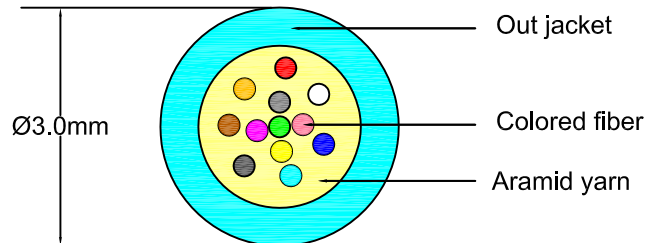

12 CORE FIBER OPTIC CABLE MTP/UPC-MTP/UPC 50/125 OM4 , TYPE B

Connector A

Port 1	Port 2	Port 3	Port 4	Port 5	Port 6	Port 7	Port 8	Port 9	Port 10	Port 11	Port 12
Blue	Orange	Green	Brown	Gray	White	Red	Black	Yellow	Purple	Pink	Aqua

Connector B

Port 12	Port 11	Port 10	Port 9	Port 8	Port 7	Port 6	Port 5	Port 4	Port 3	Port 2	Port 1
Blue	Orange	Green	Brown	Gray	White	Red	Black	Yellow	Purple	Pink	Aqua

Specifications:

Fiber Mode	MM
Type	MTP/UPC-MTP/UPC
Cable Diameter(mm)	Φ 3.0
Cable Color	Aqua
Core Diameter(um)	9/125
Insertion Loss(dB)	≤0.75
Return Loss(dB)	≥20
Operating Temperature(°C)	-20~+70
Storage Temperature (°C)	-20~+70

UNIT	mm	PAGE	1/1	MODEL	Patchcord
SCALE	--	DRAW	Shen	DRAW NO.	MTP/UPC-MTP/UPC-001
MAT.		CHECK		NAME	12 CORE MTP-MTP
DATE	27-Jun-18	APPR.		MAT_NO.	MTP/UPC-MTP/UPC-001