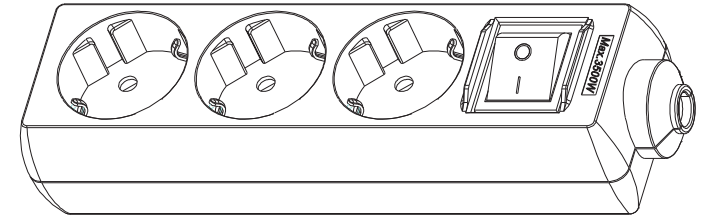

### | Specification

<b>Input Socket</b>	1 x Schuko Male
<b>Output Socket</b>	3 x Schuko
<b>Cable Length</b>	H05VV-F 3G 1.5 mm <sup>2</sup> x 1.5M
<b>Rating</b>	250V,16A 50/60HZ, Max. 3500W
<b>Material</b>	Plastic Case
<b>Dimension</b>	200 x 50 x 43mm

### | Key Features

- With child protection
- 3 x Sockets
- On/Off Switch

### | Package Contents

- 1 x 3-Outlet Power Strip

## 3-Outlet Power Strip with Switch

**24551**

Specification:

\*\*Input socket: 1 x Schuko CEE 7/7 90° Angled

\*\*Output Socket: 3 x DIN49440 (Schuko)

\*\*With illuminated ON/OFF switch

\*\*Cable SPEC: H05VV-F 3G1.5mm<sup>2</sup> x 1.5m