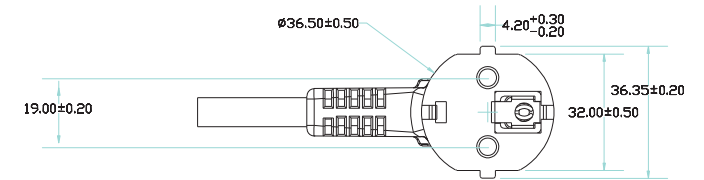

3-Outlet Power Strip with Switch

24551

Specification:

**Input socket: 1 x Schuko CEE 7/7 90° Angled

**Output Socket: 3 x DIN49440 (Schuko)

**With illuminated ON/OFF switch

**Cable SPEC: H05VV-F 3G1.5mm² x 1.5m

**Rating: 250V~, 16 A 50/60Hz, Max. 3500W

**Material : Plastic Case

**Dimension: 196.44 x 52.5x40 mm