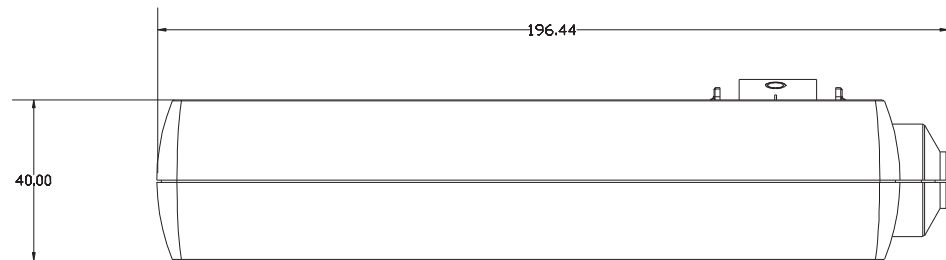

### | Specification

<b>Input Socket</b>	1 x Schuko Male
<b>Output Socket</b>	3 x Schuko
<b>Cable Length</b>	H05VV-F 3G 1.5 mm <sup>2</sup> x 1.5M
<b>Rating</b>	250V,16A 50/60HZ, Max. 3500W
<b>Material</b>	Plastic Case
<b>Dimension</b>	200 x 50 x 43mm

## 3-Outlet Power Strip with Switch

**24551**

Specification:

\*\*Input socket: 1 x Schuko CEE 7/7 90° Angled

\*\*Output Socket: 3 x DIN49440 (Schuko)

\*\*With illuminated ON/OFF switch

\*\*Cable SPEC: H05VV-F 3G1.5mm<sup>2</sup> x 1.5m

\*\*Rating: 250V~, 16 A 50/60Hz, Max. 3500W

\*\*Material : Plastic Case

\*\*Dimension: 196.44 x 52.5x40 mm