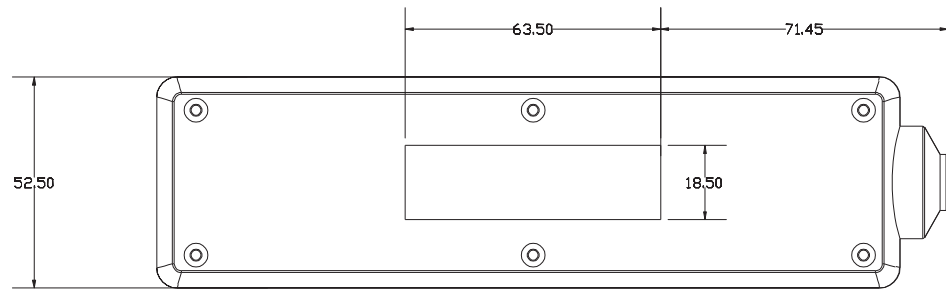

### | Specification

<b>Input Socket</b>	1 x Schuko Male
<b>Output Socket</b>	3 x Schuko
<b>Cable Length</b>	H05VV-F 3G 1.5 mm <sup>2</sup> x 1.5M
<b>Rating</b>	250V,16A 50/60HZ, Max. 3500W
<b>Material</b>	Plastic Case
<b>Dimension</b>	200 x 50 x 43mm

## 3-Outlet Power Strip with Switch

**24551**

Specification:

\*\*Input socket: 1 x Schuko CEE 7/7 90° Angled

\*\*Output Socket: 3 x DIN49440 (Schuko)

\*\*With illuminated ON/OFF switch

\*\*Cable SPEC: H05VV-F 3G1.5mm<sup>2</sup> x 1.5m

\*\*Rating: 250V~, 16 A 50/60Hz, Max. 3500W

\*\*Material : Plastic Case

\*\*Dimension: 196.44 x 52.5x40 mm