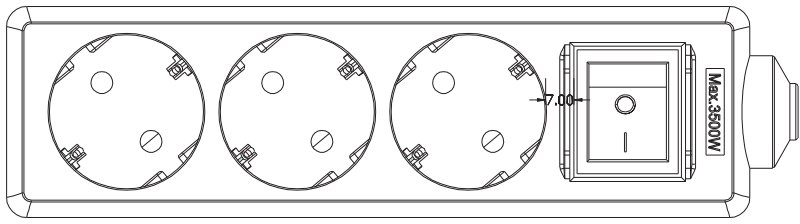

### | Specification

<b>Input Socket</b>	1 x Schuko Male
<b>Output Socket</b>	3 x Schuko
<b>Cable Length</b>	H05VV-F 3G 1.5 mm <sup>2</sup> x 1.5M
<b>Rating</b>	250V,16A 50/60HZ, Max. 3500W
<b>Material</b>	Plastic Case
<b>Dimension</b>	200 x 50 x 43mm

### | Key Features

- With child protection
- 3 x Sockets
- On/Off Switch

## 3-Outlet Power Strip with Switch

**24551**

Specification:

\*\*Input socket: 1 x Schuko CEE 7/7 90° Angled

\*\*Output Socket: 3 x DIN49440 (Schuko)

\*\*With illuminated ON/OFF switch

\*\*Cable SPEC: H05VV-F 3G1.5mm<sup>2</sup> x 1.5m

\*\*Rating: 250V~, 16 A 50/60Hz, Max. 3500W

\*\*Material : Plastic Case

\*\*Dimension: 196.44 x 52.5x40 mm