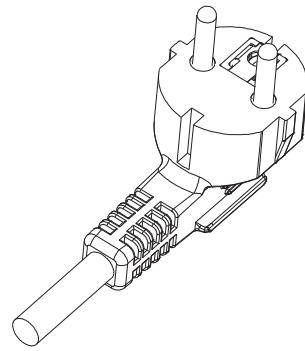

### | Specification

<b>Input Socket</b>	1 x Schuko Male
<b>Output Socket</b>	3 x Schuko
<b>Cable Length</b>	H05VV-F 3G 1.5 mm <sup>2</sup> x 1.5M
<b>Rating</b>	250V,16A 50/60HZ, Max. 3500W
<b>Material</b>	Plastic Case
<b>Dimension</b>	200 x 50 x 43mm

### | Key Features

- With child protection
- 3 x Sockets
- On/Off Switch

### | Package Contents

- 1 x 3-Outlet Power Strip

## 3-Outlet Power Strip with Switch

**24551**

Specification:

\*\*Input socket: 1 x Schuko CEE 7/7 90° Angled

\*\*Output Socket: 3 x DIN49440 (Schuko)

\*\*With illuminated ON/OFF switch

\*\*Cable SPEC: H05VV-F 3G1.5mm<sup>2</sup> x 1.5m