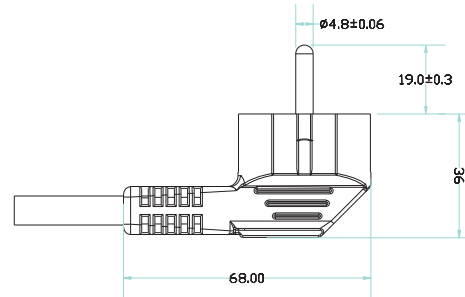

### | Specification

<b>Input Socket</b>	1 x Schuko Male
<b>Output Socket</b>	3 x Schuko
<b>Cable Length</b>	H05VV-F 3G 1.5 mm <sup>2</sup> x 1.5M
<b>Rating</b>	250V,16A 50/60HZ, Max. 3500W
<b>Material</b>	Plastic Case
<b>Dimension</b>	200 x 50 x 43mm

### | Key Features

- With child protection
- 3 x Sockets
- On/Off Switch

## 3-Outlet Power Strip with Switch

**24551**

Specification:

\*\*Input socket: 1 x Schuko CEE 7/7 90° Angled

\*\*Output Socket: 3 x DIN49440 (Schuko)

\*\*With illuminated ON/OFF switch

\*\*Cable SPEC: H05VV-F 3G1.5mm<sup>2</sup> x 1.5m

\*\*Rating: 250V~, 16 A 50/60Hz, Max. 3500W

\*\*Material : Plastic Case

\*\*Dimension: 196.44 x 52.5x40 mm