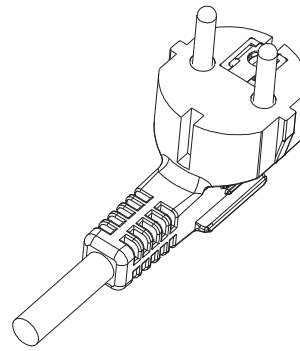

3-Outlet Power Strip

245550

The equip® 3-Socket Power Strip comes with 3 standard outlets, suits to most of your powered devices and offers safe power supply.

| Specification

Input Socket	1 x Schuko Male
Output Socket	3 x Schuko
Cable SPEC	H05VV-F 3G 1.5 mm ² x 1.5M
Rating	250V,16A 50/60HZ, Max. 3500W
Material	Plastic Case
Dimension	165 x 50 x 43mm
Dimension	165 x 50 x 43mm

| Ordering Information

PN	EAN	Weight
245550	4015867222027	280g

| Packing information

Equip Polybag

| Key Features

- 3 Sockets
- With child protection

| Package Contents

- 1 x 3-Outlet Power Strip

3-Outlet Power Strip

245550

Specification:

**Input socket: 1 x Schuko CEE 7/7 90° Angled

**Output Socket: 3 x DIN49440 (Schuko)

**Cable SPEC: H05VV-F 3G1.5mm² x 1.5m

**Rating: 250V~, 16 A 50/60Hz, Max. 3500W

**Material : Plastic Case

**Dimension: 165.5 x 52.5x40 mm