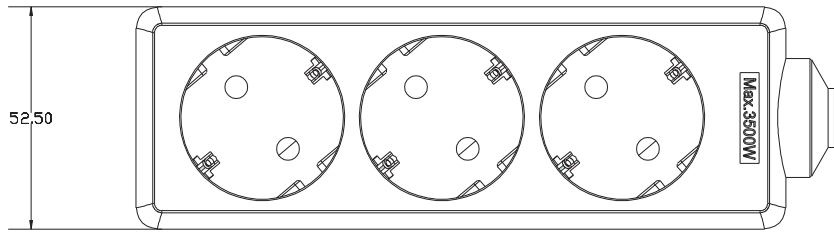

3-Outlet Power Strip

245550

The equip® 3-Socket Power Strip comes with 3 standard outlets, suits to most of your powered devices and offers safe power supply.

| Specification

Input Socket	1 x Schuko Male
Output Socket	3 x Schuko
Cable SPEC	H05VV-F 3G 1.5 mm ² x 1.5M
Rating	250V,16A 50/60HZ, Max. 3500W
Material	Plastic Case
Dimension	165 x 50 x 43mm
Dimension	165 x 50 x 43mm

| Ordering Information

PN	EAN	Weight
245550	4015867222027	280g

| Packing information

Equip Polybag

| Key Features

- 3 Sockets
- With child protection

| Package Contents

- 1 x 3-Outlet Power Strip

3-Outlet Power Strip

245550

Specification:

**Input socket: 1 x Schuko CEE 7/7 90° Angled

**Output Socket: 3 x DIN49440 (Schuko)

**Cable SPEC: H05VV-F 3G1.5mm² x 1.5m

**Rating: 250V~, 16 A 50/60Hz, Max. 3500W

**Material : Plastic Case

**Dimension: 165.5 x 52.5x40 mm