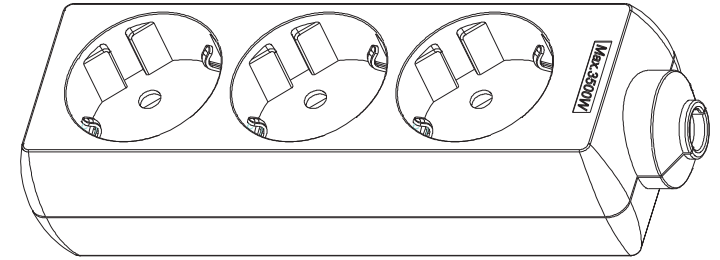

3-Outlet Power Strip

245550

The equip® 3-Socket Power Strip comes with 3 standard outlets, suits to most of your powered devices and offers safe power supply.

| Specification

Input Socket	1 x Schuko Male
Output Socket	3 x Schuko
Cable SPEC	H05VV-F 3G 1.5 mm ² x 1.5M
Rating	250V,16A 50/60HZ, Max. 3500W
Material	Plastic Case
Dimension	165 x 50 x 43mm
Dimension	165 x 50 x 43mm

| Ordering Information

PN	EAN	Weight
245550	4015867222027	280g

| Packing information

Equip Polybag

| Key Features

- 3 Sockets
- With child protection

| Package Contents

- 1 x 3-Outlet Power Strip

3-Outlet Power Strip

245550

Specification:

**Input socket: 1 x Schuko CEE 7/7 90° Angled

**Output Socket: 3 x DIN49440 (Schuko)

**Cable SPEC: H05VV-F 3G1.5mm² x 1.5m

**Rating: 250V~, 16 A 50/60Hz, Max. 3500W

**Material : Plastic Case

**Dimension: 165.5 x 52.5x40 mm