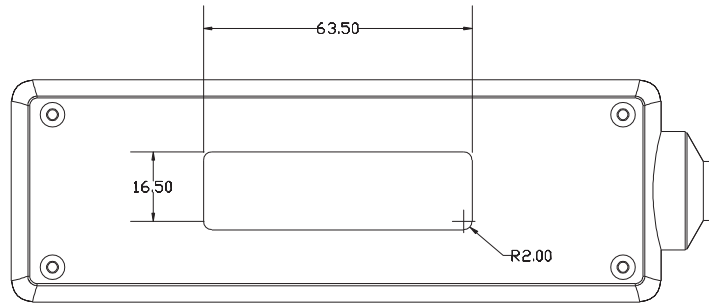

3-Outlet Power Strip

245550

The equip® 3-Socket Power Strip comes with 3 standard outlets, suits to most of your powered devices and offers safe power supply.

| Specification

Input Socket	1 x Schuko Male
Output Socket	3 x Schuko
Cable SPEC	H05VV-F 3G 1.5 mm ² x 1.5M
Rating	250V,16A 50/60HZ, Max. 3500W
Material	Plastic Case
Dimension	165 x 50 x 43mm
Dimension	165 x 50 x 43mm

| Ordering Information

PN	EAN	Weight
245550	4015867222027	280g

| Packing information

Equip Polybag

| Key Features

- 3 Sockets
- With child protection

| Package Contents

- 1 x 3-Outlet Power Strip

3-Outlet Power Strip

245550

Specification:

**Input socket: 1 x Schuko CEE 7/7 90° Angled

**Output Socket: 3 x DIN49440 (Schuko)

**Cable SPEC: H05VV-F 3G1.5mm² x 1.5m

**Rating: 250V~, 16 A 50/60Hz, Max. 3500W

**Material : Plastic Case

**Dimension: 165.5 x 52.5x40 mm