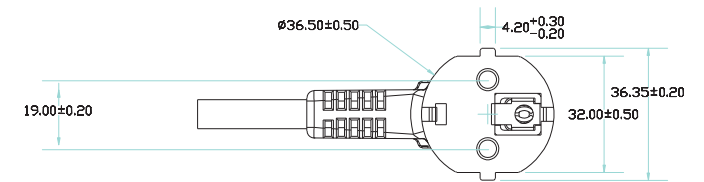

3-Outlet Power Strip

245550

The equip® 3-Socket Power Strip comes with 3 standard outlets, suits to most of your powered devices and offers safe power supply.

| Specification

Input Socket	1 x Schuko Male
Output Socket	3 x Schuko
Cable SPEC	H05VV-F 3G 1.5 mm ² x 1.5M
Rating	250V,16A 50/60HZ, Max. 3500W
Material	Plastic Case
Dimension	165 x 50 x 43mm
Dimension	165 x 50 x 43mm

| Ordering Information

PN	EAN	Weight
245550	4015867222027	280g

| Packing information

Equip Polybag

| Key Features

- 3 Sockets
- With child protection

| Package Contents

- 1 x 3-Outlet Power Strip

3-Outlet Power Strip

245550

Specification:

**Input socket: 1 x Schuko CEE 7/7 90° Angled

**Output Socket: 3 x DIN49440 (Schuko)

**Cable SPEC: H05VV-F 3G1.5mm² x 1.5m

**Rating: 250V~, 16 A 50/60Hz, Max. 3500W

**Material : Plastic Case

**Dimension: 165.5 x 52.5x40 mm