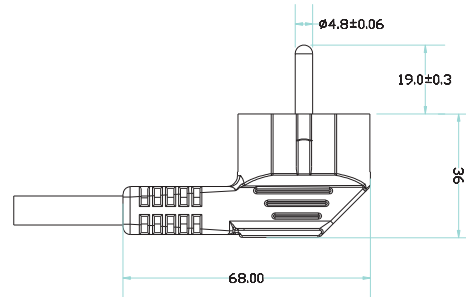

3-Outlet Power Strip

245550

The equip® 3-Socket Power Strip comes with 3 standard outlets, suits to most of your powered devices and offers safe power supply.

| Specification

Input Socket	1 x Schuko Male
Output Socket	3 x Schuko
Cable SPEC	H05VV-F 3G 1.5 mm ² x 1.5M
Rating	250V,16A 50/60HZ, Max. 3500W
Material	Plastic Case
Dimension	165 x 50 x 43mm
Dimension	165 x 50 x 43mm

| Ordering Information

PN	EAN	Weight
245550	4015867222027	280g

| Packing information

Equip Polybag

| Key Features

- 3 Sockets
- With child protection

| Package Contents

- 1 x 3-Outlet Power Strip

3-Outlet Power Strip

245550

Specification:

**Input socket: 1 x Schuko CEE 7/7 90° Angled

**Output Socket: 3 x DIN49440 (Schuko)

**Cable SPEC: H05VV-F 3G1.5mm² x 1.5m

**Rating: 250V~, 16 A 50/60Hz, Max. 3500W

**Material : Plastic Case

**Dimension: 165.5 x 52.5x40 mm