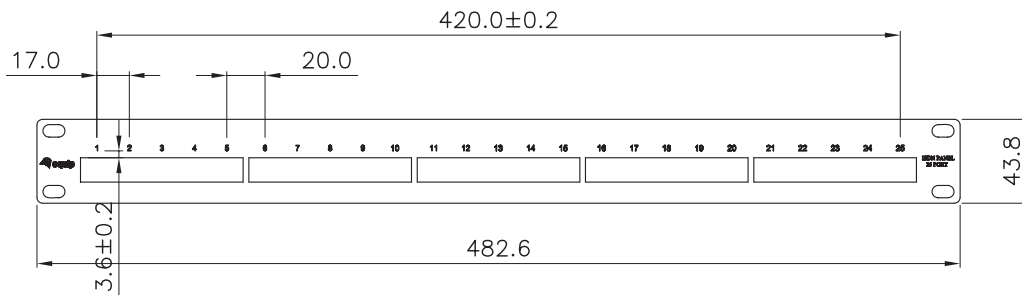

25 ports Cat.3 ISDN Patch Panel

125292
125294

The equip® ISDN Patch Panel is a 19" 1U telephone distribution unit integrating cable management system for better routing and strain relief requirements, suitable for both LSA and 110 standards. Moreover, each port is marked with port number for recognition.

| Specification

Category	Cat.3
Ports	25
Shielding	Un-Shielded
Size	19", 1U

| Key Features

- Telephone distribution Panel
- Dual IDC (LSA and 110) compatible
- Un-Shielded

| Ordering Information

PN	EAN	Color
125292	4015867457191	Light Grey
125294	4015867593622	Black

| Package Contents

- Cat.3, 25 Ports Patch Panel

Packing: equip carton box

1

2

3

4

5

6

C08-196

SCALE 1/1

No.	MODIFIED AREA	ORIGINAL	MODIFY	DATE	MODIFIER

NO.	DESCRIPTION	P/N.	MATERIAL	Q'TY				
"#": Matching DIM.	DRAWING	20.AUG.2009	Connie					
"*": Important DIM.	CHECK	20.AUG.2009	Kli					
Others General DIM.	APPROVAL	20.AUG.2009	Yty					
GENERAL TOLERANCE OF DIMENSIONS		DATE	NAME	ITEM NO.:				
X.XXX ±0.005	X.XX ±0.05	X.X ±0.1	SCALE	1/4 (A4)	UNIT	mm	DES.:	
		DRAWING NO.		C08-196(PA1)				
DRAWING CLASSIFICATION		P	SHEET	1 OF 1				