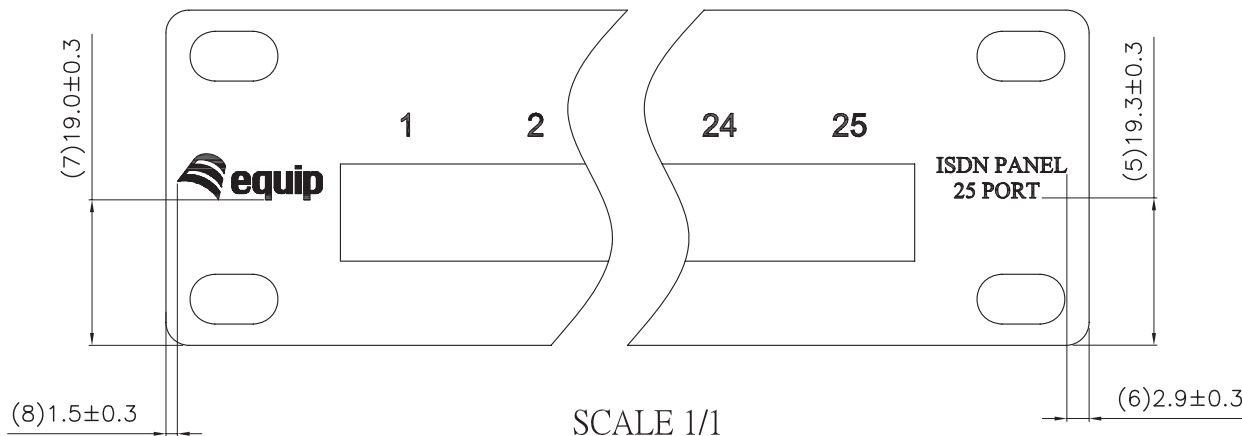

25 ports Cat.3 ISDN Patch Panel

125292
125294

The equip® ISDN Patch Panel is a 19" 1U telephone distribution unit integrating cable management system for better routing and strain relief requirements, suitable for both LSA and 110 standards. Moreover, each port is marked with port number for recognition.

| Specification

Category	Cat.3
Ports	25
Shielding	Un-Shielded
Size	19", 1U

| Key Features

- Telephone distribution Panel
- Dual IDC (LSA and 110) compatible
- Un-Shielded

| Ordering Information

PN	EAN	Color
125292	4015867457191	Light Grey
125294	4015867593622	Black

| Package Contents

- Cat.3, 25 Ports Patch Panel

Packing: equip carton box

1

2

3

4

5

6

C08-196

SCALE 1/1

No.	MODIFIED AREA	ORIGINAL	MODIFY	DATE	MODIFIER

NO.	DESCRIPTION	P/N.	MATERIAL	Q'TY				
"#": Matching DIM.	DRAWING	20.AUG.2009	Connie					
"*": Important DIM.	CHECK	20.AUG.2009	Kli					
Others General DIM.	APPROVAL	20.AUG.2009	Yty					
GENERAL TOLERANCE OF DIMENSIONS		DATE	NAME	ITEM NO.:				
X.XXX ±0.005	X.XX ±0.05	X.X ±0.1	SCALE	1/4 (A4)	UNIT	mm	DES.:	
		DRAWING NO.		C08-196(PA1)				
DRAWING CLASSIFICATION		P	SHEET	1 OF 1				