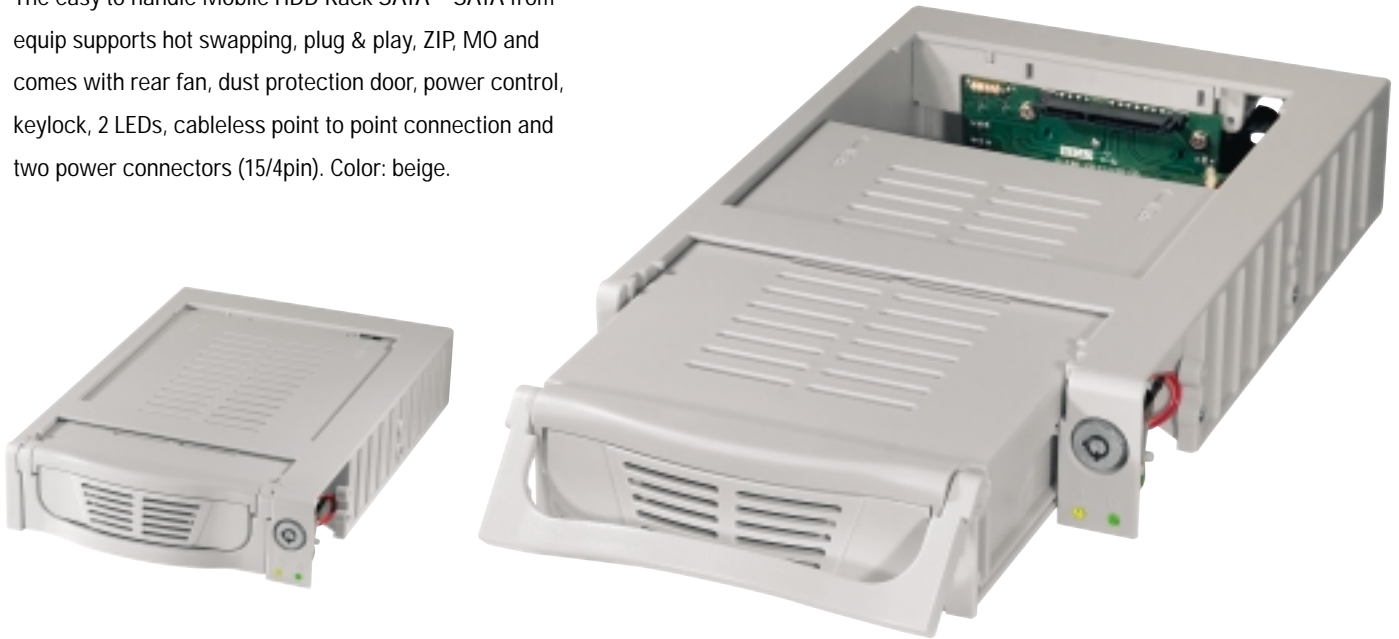

MOBILE HDD RACK SATA - SATA

The easy to handle Mobile HDD Rack SATA – SATA from equip supports hot swapping, plug & play, ZIP, MO and comes with rear fan, dust protection door, power control, keylock, 2 LEDs, cableless point to point connection and two power connectors (15/4pin). Color: beige.

Specifications

- Interface: SATA - SATA
- HDD support: up to 150 Mbps
- Ventilation: 1x Rear Fan
- Power connectors: 1x 4pin and 1x 15pin SATA
- Cableless point to point connection
- Dust protection door
- Magic Handle for save and easy in/out sliding
- Supports ZIP and MO
- Supports Hot Swapping
- Supports Plug & Play
- Power Control and Keylock
- LED to indicate power on/off
- LED to indicate HDD accesss
- Material: plastic
- Color: beige
- Product dimensions (W x H x D): 150 x 41 x 220mm
- Product weight: 0.351kg

Package contents

- 1x Mobile HDD Rack with Fan
- 2x Keys
- 3x Sets of Screws
- 1x LED Access Cable
- 1x User Manual