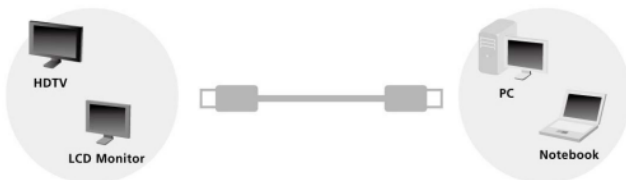

## Mini DisplayPort Cable

119335

The equip® Mini DisplayPort to Mini DisplayPort Cable is a new generation digital audio and video cable, designed primarily for connections between computer and its display monitor, or a computer and a home-theater system. Intended to replace VGA, DVI and HDMI cables, it provides optimal resolution up to 2560 x 1600, color depth and refresh rate over fewer wires.

### Key Features

- Provides Both Digital Audio and Video in One Cable
- Double Shielded
- Supports High Resolution up to WQXGA (2560x1600)
- Supports Thunderbolt Technology
- High-Definition Content Protection (HDCP) and DisplayPort Content Protection (DPCP) Capable
- Built with Latches for Easy Connection